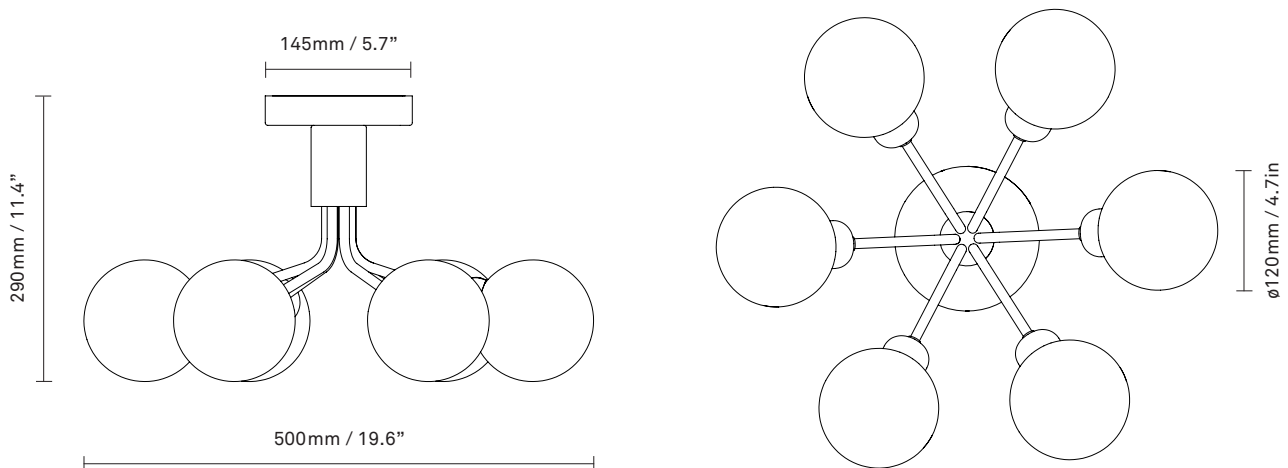

NUURA

APIALES 6 CEILING
satin black / optic smoked

Design: Sofie Refer, 2022

Apiales 6 Ceiling is a ceiling-mounted version of the Apiales 6 pendant. The height of the lamp makes it suitable for rooms with limited space available, and where a chandelier expression is desired. The subtle expression of a satin black metal frame is paired with optic smoked glass globes, adding a dynamic play of light and shadow to the room.

Explore the rest of the Apiales collection on our website, [here](#)

Product no.: EU - 2059009 / US - 3059009

Certifications: CE, IP20, Class I

Type: Ceiling light - indoor

For information about IP ratings, click [here](#)

Colour: Glass: optic smoked / Metal: satin black

Cleaning: Use a soft dry cloth to clean the product.
Do not use household cleaners.

Materials: Anodized metal, mouth-blown glass

Dimensions: 500mm / 19.6in x 290mm / 11.4in
Glass: \varnothing 120mm / 4.7in

Light source: Socket: G9
Max wattage: 5W LED
Voltage (V): 220-240V / 120V

Weight: Armature + glass: 3130g

Packaging: Dimensions: L: 430mm / 16.9in x
W: 430mm / 16.9in x H: 300mm / 11.8in
Weight: 1300g
Total weight incl. product: 4430g
Number of parcels: 1
Material: Brown cardboard